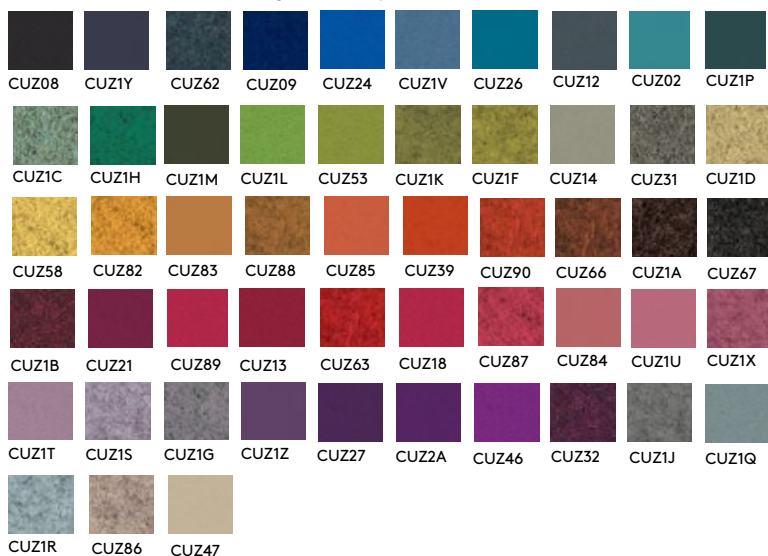

PRICE GROUP C, BLAZER:

BLAZER other colours, longer delivery times:

abstracta

www.abstracta.se